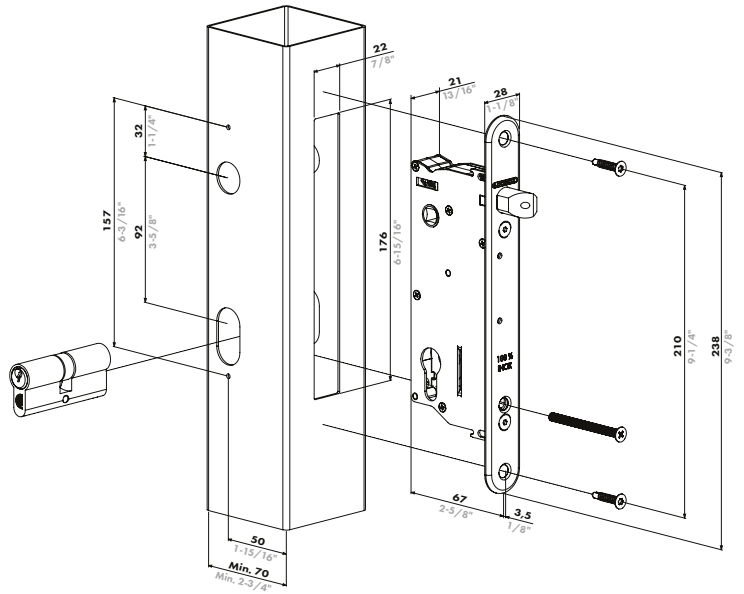

SCAN FOR
MORE INFO

LOCINOX

Seventylock-A

Multi-functional insert lock with 2" backset

Perfectly suited for residential applications
when only 1 latch bolt is required

- Stainless steel mechanism with cover plate against dirt penetration
- Continuous adjustment of the daybolt up to 3/8" without dismounting the lock
- Key-operated self-latching bolt
- Easy left or right changing of the self-latching daybolt
- Available with 2-1/8", 2-3/8", and 3-1/8" cylinder
- Handles to be ordered separately
- Installation with self-drilling screws

Features

Gate profile size	For profiles of 2-12/16" or more
Fixation	Self-drilling screws (included)
Cylinder	2-1/8", 2-3/8", and 3-1/8" cylinder (not included)
Lock materials	Stainless steel Aluminum
Adjustability	Left / right reversible day bolt 3/8" continuous adjustment of the day bolt
Lock's functionality	Latch bolt
Locking mechanism	Blocked handles
Cylinder functionality	Key-operated latch bolt Handle blocking Optional locking of the daybolt
Back set	2"
Center distance cylinder-handles	3-5/8"
Weather resistance	Designed for outdoor use
Warranty	3 years