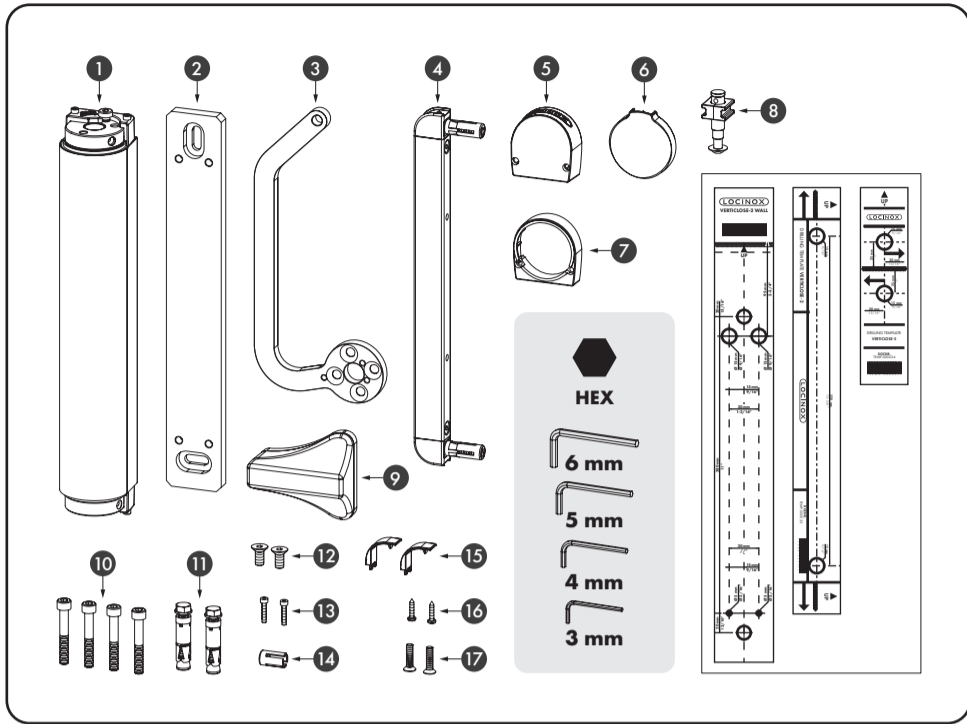

VERTICLOSE-2 WALL

INSTALLATION INSTRUCTIONS FOR SQUARE PROFILES

LOCINOX

Let's make it better together

!

THE PRE-MOUNTED FASTENERS (QUICK FIX) ARE DESIGNED FOR GATE FRAMES WITH A WALL THICKNESS OF 0.083" UP TO 0.190"

FOR THICKNESSES FROM 0.200" UP TO 0.313" USE THE QUICK-FIX OUT OF THE QFIXSET-USA-4 BAG.

QFIXSET-USA-4

Min. 0.200"
Max. 0.313"

? LOCINOX USA

LIVE CHAT

www.locinoxusa.com

877-LOCINOX

helpusa@locinox.com