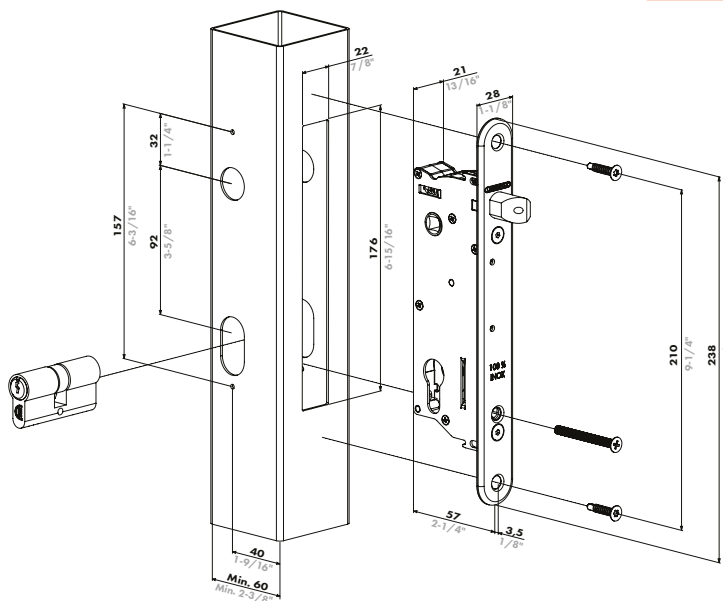

SCAN FOR
MORE INFO

LOCINOX

Sixtylock-A

Multi-functional insert lock with 1-9/16" backset

Perfectly suited for residential applications
when only 1 latch bolt is required

- Stainless steel mechanism with cover plate against dirt penetration
- Continuous adjustment of the daybolt up to 3/8" without dismantling the lock
- Key-operated self-latching bolt
- Easy left or right changing of the self-latching daybolt
- Available with 2-1/8", 2-3/8", and 3-1/8" cylinder
- Handles to be ordered separately
- Installation with self-drilling screws

Features

Gate profile size	For profiles of 2-3/8" or more
Fixation	Self-drilling screws (included)
Cylinder	2-1/8", 2-3/8", and 3-1/8" cylinder (not included)
Lock materials	Stainless steel Aluminum
Adjustability	Left / right reversible day bolt 3/8" continuous adjustment of the day bolt
Lock's functionality	Latch bolt
Locking mechanism	Blocked handles
Cylinder functionality	Key-operated latch bolt Handle blocking Optional locking of the daybolt
Back set	1-9/16"
Center distance cylinder-handles	3-5/8"
Weather resistance	Designed for outdoor use
Warranty	3 years